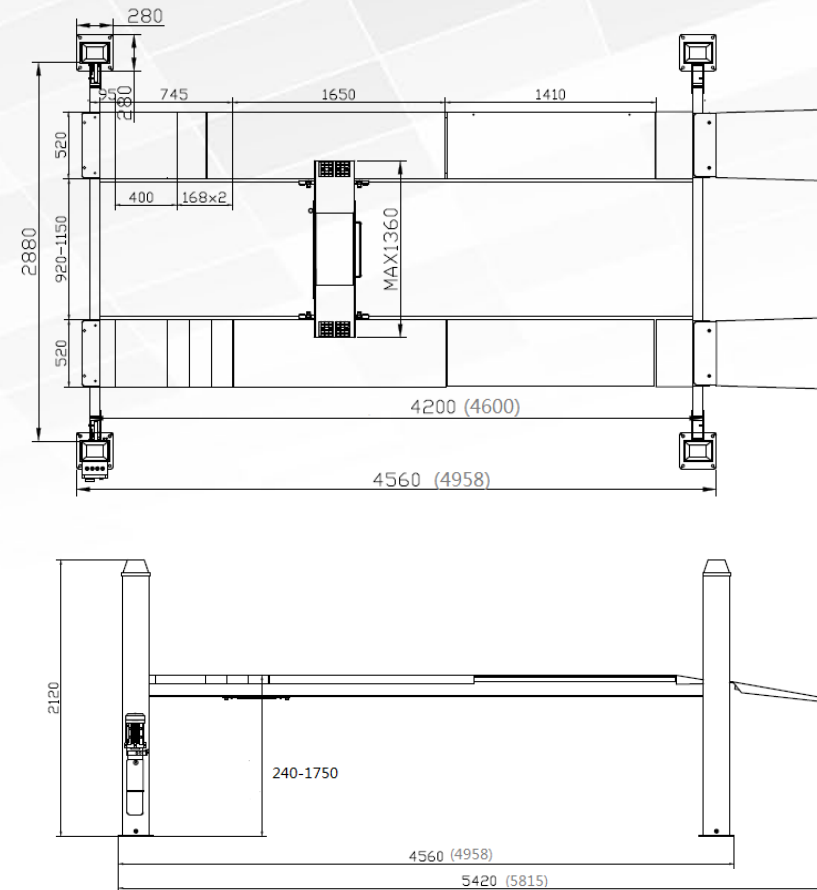

PRO LINE

CAV FP3535/CAV FP4040

4-Post Alignment Lift

4000 | KG

Overall dimension

Highlights

- 4000kg (9,000 lb) capacity, 2 different platform lengths to choose
- Multi-position safety locks in each column
- Single point lock release
- Removable approach ramps for additional drive-under clearance
- Longer approach ramps for low-ground clearance vehicles
- Durable powder-coated finish lift
- Second-rise jack comes as standard inclusion
- Each lift passes the test of 115% dynamic loading and 150% static loading tests, safe and reliable
- Turntables for alignment is **optional**

Technical

	CAV FP3535	CAV FP4040
Capacity	4000kg	4000kg
Max.Lifting height	1750+400mm	1750+400mm
Min.height	240mm	240mm
Platform length	4200mm	4600mm
Lifting time	45-50s	45-50s
Power of motor	2.2kW	2.2kW